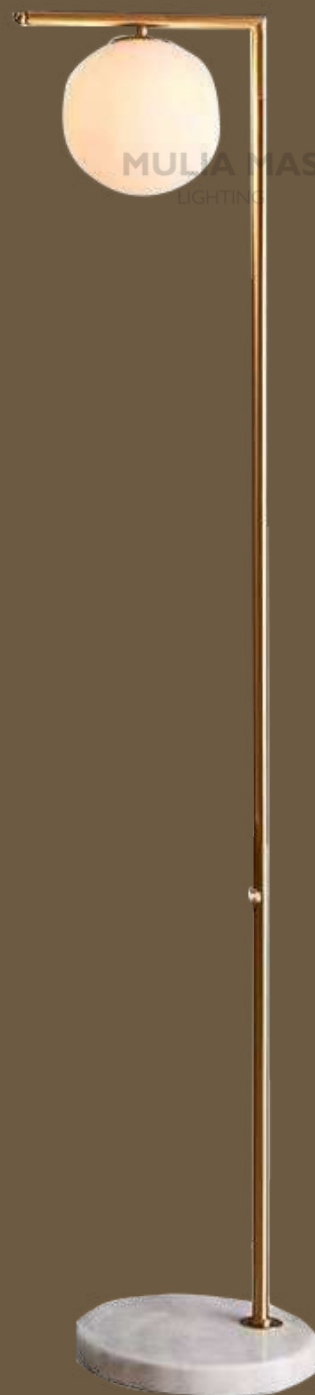

Code : TB-8078/4  
23(L)x72(T)cm

MULIA MAS  
LIGHTING

MULIA MAS  
LIGHTING

Code : W1849

size :

- 5(L)x80(T)cm
- 5(L)x60(T) cm

MULIA MAS  
LIGHTING

Code : W2059  
55(P)x6(L)x12(T)cm

MULIA MAS  
LIGHTING

Code : W2051  
15(L)x25(T)cm

MULIA MAS  
LIGHTING

Code : W2060/S  
20(L)x43(P)x12(T) cm

Code : 86133-2  
25(L)x35(T)cm

Code : 86132-2  
25(L)x35(T)cm

Code : 86100-2  
25(L)x35(T)cm

Code : 86544-2 BK  
25(L)x35(T)cm

Code : 1101-S  
10(L)x25(T)cm

Code :  
(L)x(T)cm

# Stand Lamp

Code : F6009  
25(L)x140(T) cm

Code : F6001 DN  
28(L)x155(T) cm

MULIA MAS  
LIGHTING

Code : F6010/6  
25(L)x165(T)cm

MULIA MAS  
LIGHTING

Code : F6009  
25(L)x140(T) cm

Code : F6001 DN  
28(L)x155(T) cm