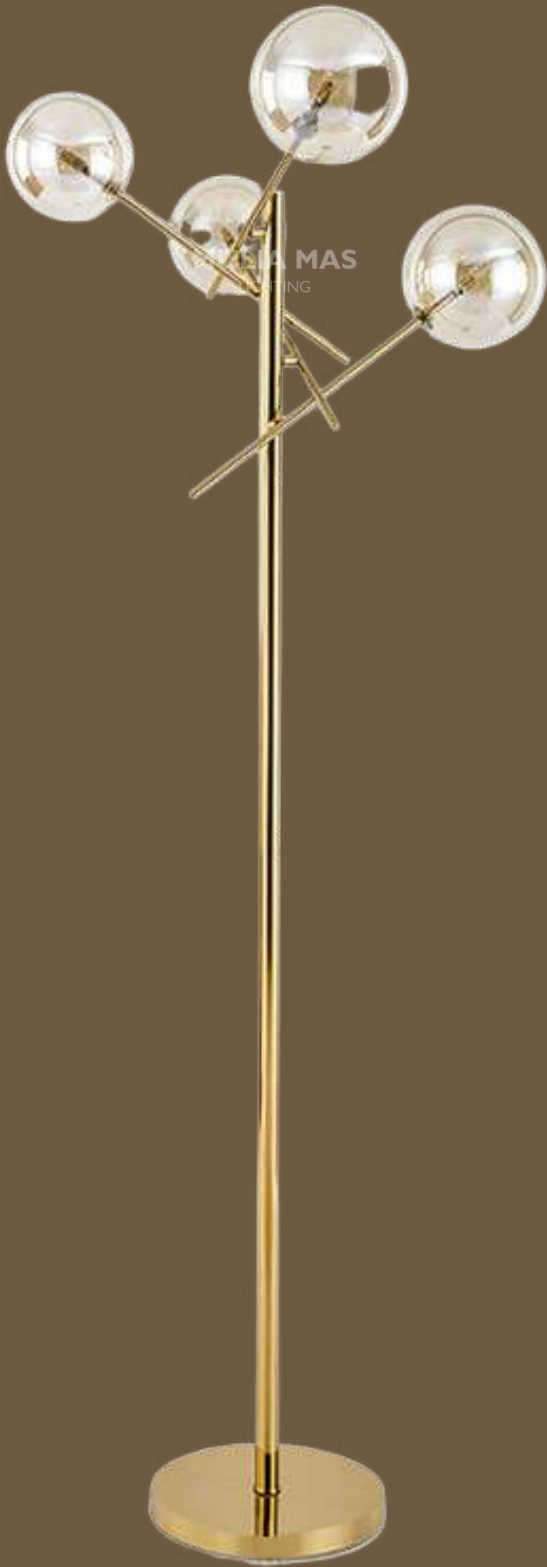

Code : TB-8078/4  
23(L)x72(T)cm

MULIA MAS  
LIGHTING

MULIA MAS  
LIGHTING

Code : W1849

size :

- 5(L)x80(T)cm
- 5(L)x60(T) cm

MULIA MAS  
LIGHTING

Code : W2059  
55(P)x6(L)x12(T)cm

# Stand Lamp

Code : F6009  
25(L)x140(T) cm

Code : F6001 DN  
28(L)x155(T) cm

MULIA MAS  
LIGHTING

Code : F6010/6  
25(L)x165(T)cm

MULIA MAS  
LIGHTING

Code : F6009  
25(L)x140(T) cm

Code : F6001 DN  
28(L)x155(T) cm